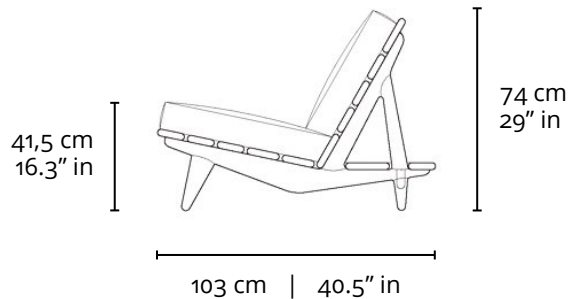

HAUNER SOFA 1954

180 cm | 70.8" in

PRODUCT INFO

DIMENSIONS

- 180 x 103 x 74h (cm)
- 70.8" x 40.5" x 29"h (inches)*

PRODUCT DESCRIPTION

- Solid wood frame.
- Upholstered loose cushions.

* The inch measurements are approximate for better picturing the dimensions. Only the centimeters measurements are accurate.