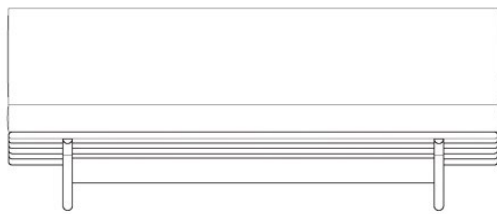

HAUNER SOFA 1954

180 cm | 70.8" in

PRODUCT INFO

DIMENSIONS

- 180 x 103 x 74h (cm)
- 70.8" x 40.5" x 29"h (inches)*

PRODUCT DESCRIPTION

- Solid wood frame.
- Upholstered loose cushions.

* The inch measurements are approximate for better picturing the dimensions. Only the centimeters measurements are accurate.