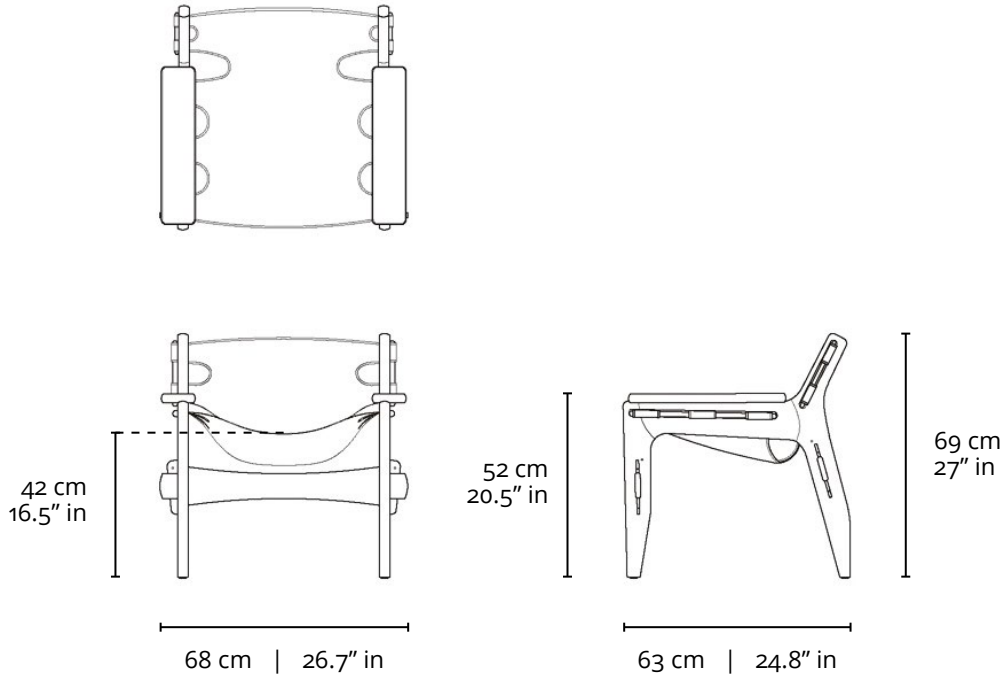

KILIN ARMCHAIR

1973

PRODUCT INFO

DIMENSIONS

- 68 x 63 x 69h (cm)
- 26.7" x 24.8" x 27"h (inches)*

PRODUCT DESCRIPTION

- Solid wood frame.
- Seat and back in a single piece of belt leather or natural cowhide.

* The inch measurements are approximate for better picturing the dimensions. Only the centimeters measurements are accurate.

INFO

"This Sergio Rodrigues furniture line is licensed to and commercialized exclusively by LinBrasil Ltda and is protected by patent laws and legal sanctions under both criminal and civil codes. Legal proceedings may be instituted against any parties breaching the rights of LinBrasil."