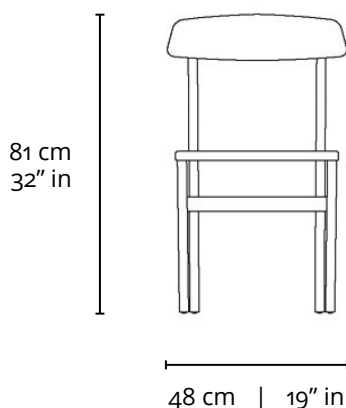

LUCIO CHAIR

1956

PRODUCT INFO

DIMENSIONS

- 48 x 49 x 81h (cm)
- 19" x 19.3" x 32"h (inches)*

PRODUCT DESCRIPTION

- Solid wood frame.
- Seat in natural rattan webbing, strengthened with a nylon screen.
- Available in upholstered seat.

* The inch measurements are approximate for better picturing the dimensions. Only the centimeters measurements are accurate.

INFO

"This Sergio Rodrigues furniture line is licensed to and commercialized exclusively by LinBrasil Ltda and is protected by patent laws and legal sanctions under both criminal and civil codes. Legal proceedings may be instituted against any parties breaching the rights of LinBrasil."