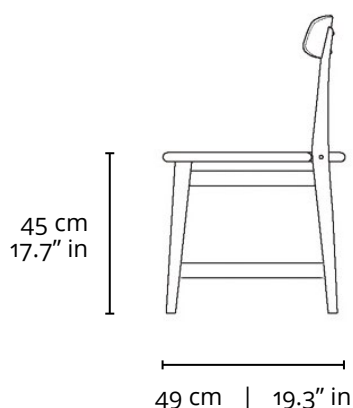

LUCIO CHAIR

1956

PRODUCT INFO

DIMENSIONS

- 48 x 49 x 81h (cm)
- 19" x 19.3" x 32"h (inches)*

PRODUCT DESCRIPTION

- Solid wood frame.
- Seat in natural rattan webbing, strengthened with a nylon screen.
- Available in upholstered seat.

* The inch measurements are approximate for better picturing the dimensions. Only the centimeters measurements are accurate.

INFO

"This Sergio Rodrigues furniture line is licensed to and commercialized exclusively by LinBrasil Ltda and is protected by patent laws and legal sanctions under both criminal and civil codes. Legal proceedings may be instituted against any parties breaching the rights of LinBrasil."