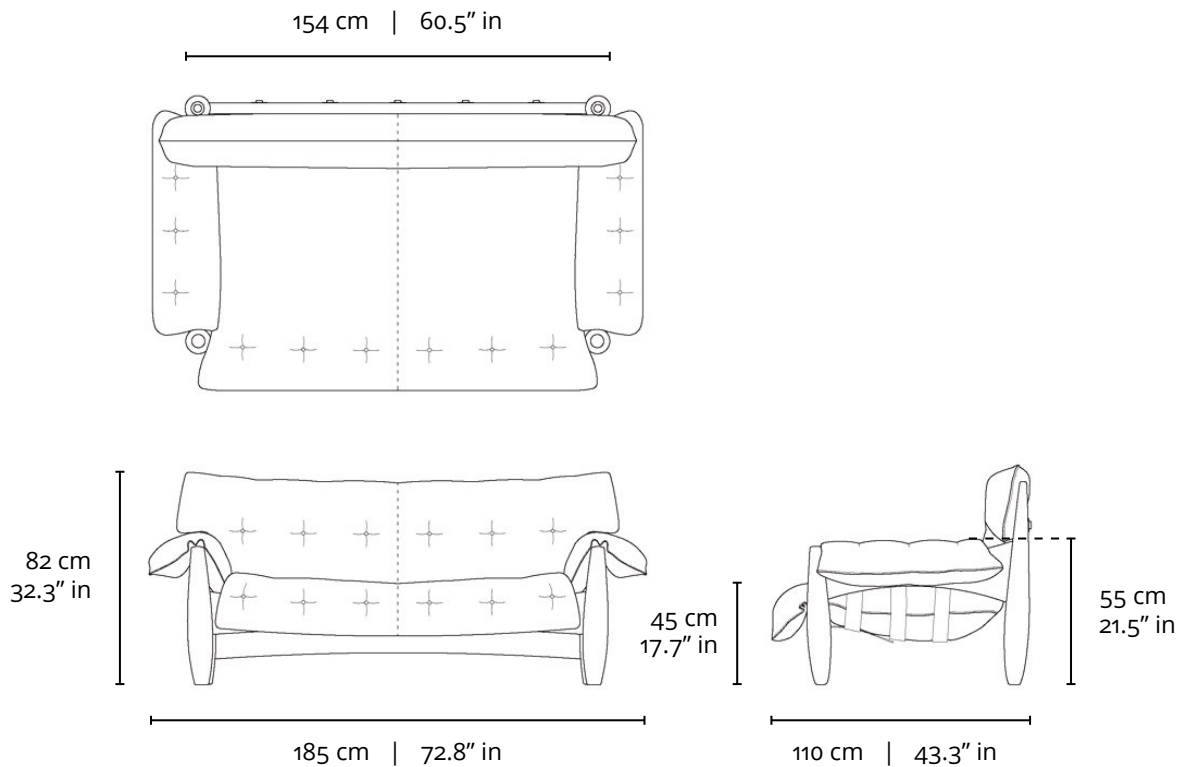

MOLE SOFA - TWO SEATS

1961

PRODUCT INFO

DIMENSIONS

- 185 x 110 x 82h (cm)
- 72.8" x 43.3" x 32.3"h (inches)*

PRODUCT DESCRIPTION

- Solid wood frame.
- Over-sized cushion filled with silicone fiber and foam flakes.
- Adjustable natural leather straps, lathed wooden buttons.

* The inch measurements are approximate for better picturing the dimensions. Only the centimeters measurements are accurate.

INFO

"This Sergio Rodrigues furniture line is licensed to and commercialized exclusively by LinBrasil Ltda and is protected by patent laws and legal sanctions under both criminal and civil codes. Legal proceedings may be instituted against any parties breaching the rights of LinBrasil."

LinBrasil Licensed by Sergio Rodrigues © Todos os direitos reservados.

MOLE SOFA - THREE SEATS

1961

PRODUCT INFO

DIMENSIONS

- 220 x 110 x 82h (cm)
- 86.5" x 43.3" x 32.3"h (inches)*

PRODUCT DESCRIPTION

- Solid wood frame.
- Over-sized cushion filled with silicone fiber and foam flakes.
- Adjustable natural leather straps, lathed wooden buttons.