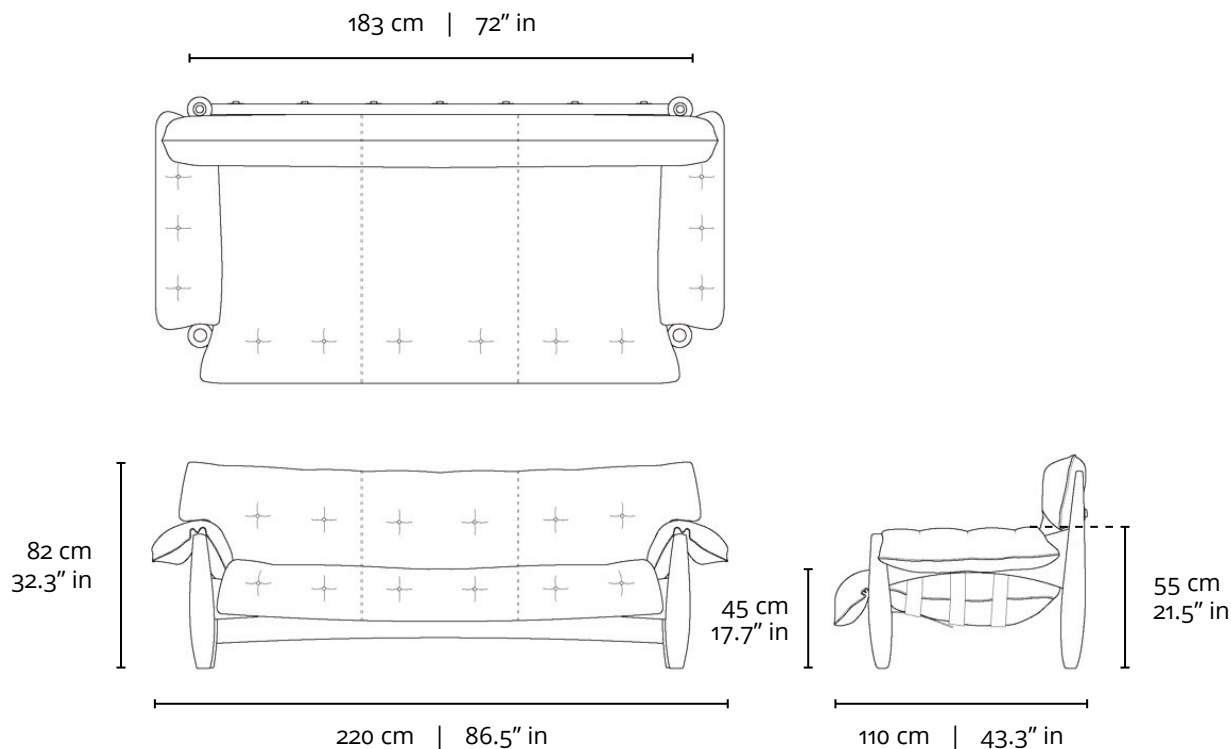

MOLE SOFA - TWO SEATS

1961

PRODUCT INFO

DIMENSIONS

- 185 x 110 x 82h (cm)
- 72.8" x 43.3" x 32.3"h (inches)*

PRODUCT DESCRIPTION

- Solid wood frame.
- Over-sized cushion filled with silicone fiber and foam flakes.
- Adjustable natural leather straps, lathed wooden buttons.

* The inch measurements are approximate for better picturing the dimensions. Only the centimeters measurements are accurate.

INFO

"This Sergio Rodrigues furniture line is licensed to and commercialized exclusively by LinBrasil Ltda and is protected by patent laws and legal sanctions under both criminal and civil codes. Legal proceedings may be instituted against any parties breaching the rights of LinBrasil."

LinBrasil Licensed by Sergio Rodrigues © Todos os direitos reservados.

MOLE SOFA - THREE SEATS

1961

PRODUCT INFO

DIMENSIONS

- 220 x 110 x 82h (cm)
- 86.5" x 43.3" x 32.3"h (inches)*

PRODUCT DESCRIPTION

- Solid wood frame.
- Over-sized cushion filled with silicone fiber and foam flakes.
- Adjustable natural leather straps, lathed wooden buttons.