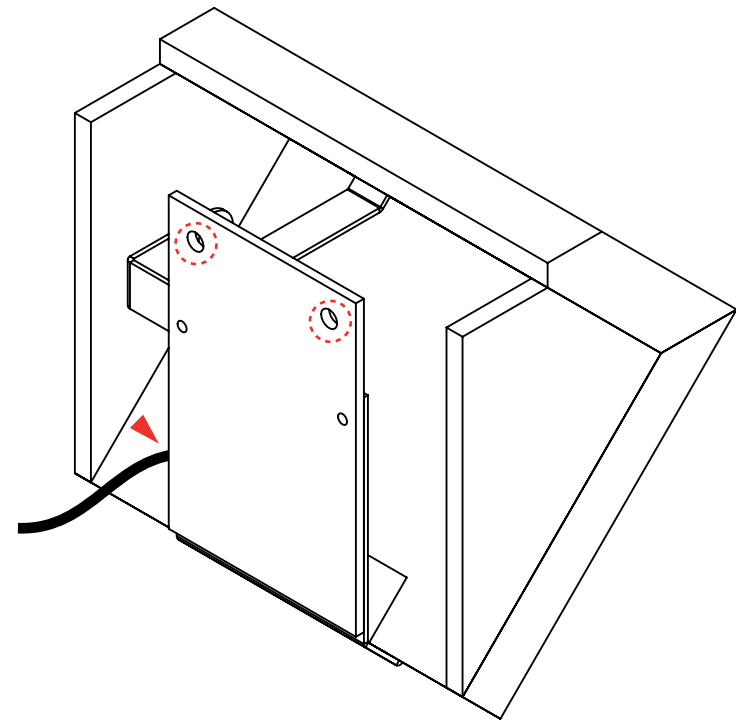

Notes : hues and veining may vary.

Applique simple " bloc Auvent " 145

Simple " Sloping block " 145 wall lamp

SBA 108

Informations techniques / Technical informations :

- Trous de fixation / Mounting holes
 - ▲ Passage de câble / Cable passage
- Cotations en mm / Dimensions in mm

Applique simple " bloc Auvent " 185

Simple " Sloping block " 185 wall lamp

SBA 112

Informations techniques / Technical informations :

- ⊙ Trous de fixation / Mounting holes
 - ▲ Passage de câble / Cable passage
- Cotations en mm / Dimensions in mm

Applique simple " bloc Auvent " 230

Simple " Sloping block " 230 wall lamp

SBA 115

Informations techniques / Technical informations :

- Trous de fixation / Mounting holes
 - ▲ Passage de câble / Cable passage
- Cotations en mm / Dimensions in mm