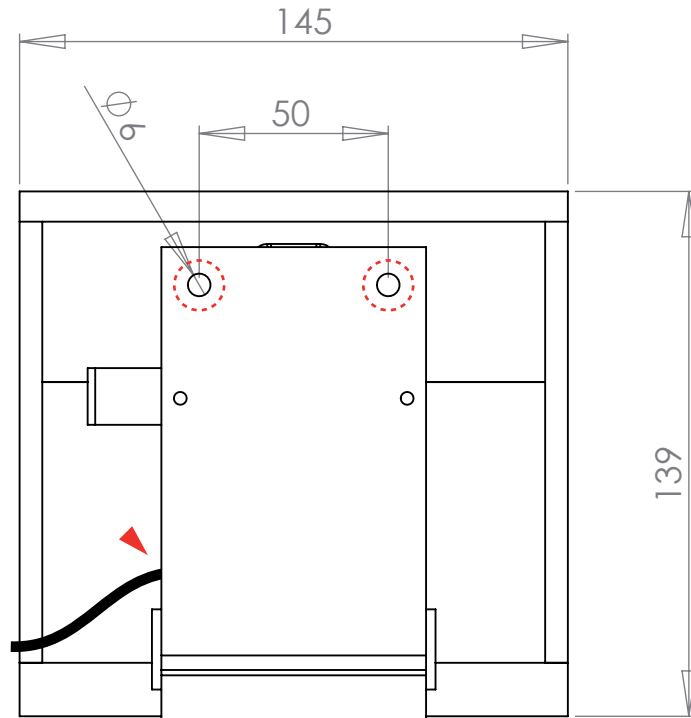

Informations techniques / *Technical informations :*

DBA 109

" bloc Auvent " 145 mm / " Sloping block " 5,7 in
L.14,5 x P.10 x H.27 cm
W.5,7 x D.3,9 x H.10,6 in

DBA 113 (metal) / DBA 114B (inox poli/polished stainless)

" bloc Auvent " 185 mm / " Sloping block " 7,3 in
L.18,5 x P.11 x H.31 cm
W.7,3 x D.4,3 x H.12,2 in

DBA 115

" bloc Auvent " 230 mm / " Sloping block " 9,1 in
L.23 x P.14 x H.44 cm
W.9,1 x D.5,5 x H.17,3 in

Notes : hues and veining may vary.

Applique simple " bloc Auvent " 145

Simple " Sloping block " 145 wall lamp

SBA 108

Informations techniques / Technical informations :

- Trous de fixation / Mounting holes
 - ▲ Passage de câble / Cable passage
- Cotations en mm / Dimensions in mm

Applique simple " bloc Auvent " 185

Simple " Sloping block " 185 wall lamp

SBA 112

Informations techniques / Technical informations :

- ⊙ Trous de fixation / Mounting holes
 - ▲ Passage de câble / Cable passage
- Cotations en mm / Dimensions in mm