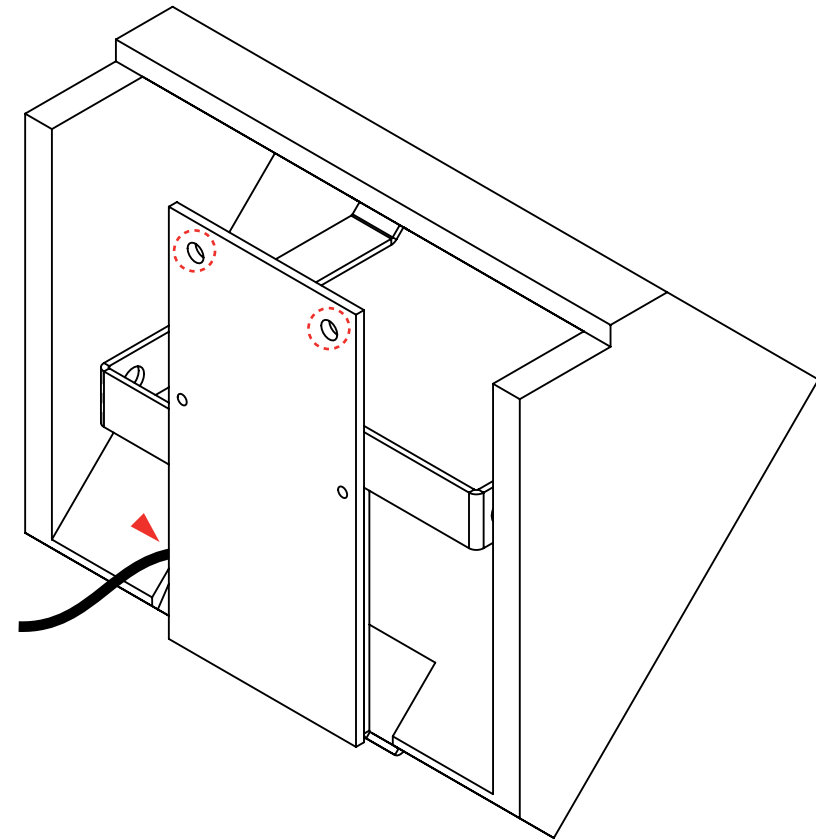

Notes : hues and veining may vary.

Applique simple " bloc Auvent " 145

Simple " Sloping block " 145 wall lamp

SBA 108

Informations techniques / Technical informations :

- Trous de fixation / Mounting holes
 - ▲ Passage de câble / Cable passage
- Cotations en mm / Dimensions in mm

Applique simple " bloc Auvent " 185

Simple " Sloping block " 185 wall lamp

SBA 112

Informations techniques / Technical informations :

- ⊙ Trous de fixation / Mounting holes
 - ▲ Passage de câble / Cable passage
- Cotations en mm / Dimensions in mm

Applique simple " bloc Auvent " 230

Simple " Sloping block " 230 wall lamp

SBA 115

Informations techniques / Technical informations :

- Trous de fixation / Mounting holes
 - ▲ Passage de câble / Cable passage
- Cotations en mm / Dimensions in mm