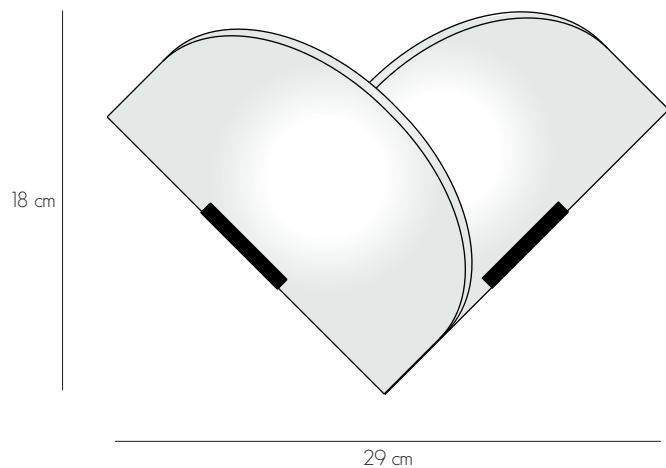

Applique FLY GABY

FLY GABY wall lamp

The Hauvette & Madani studio is reinterpreting the iconic Pierre Chareau Fly wall lamp, enhancing both the designers creativity as Galerie MCDE know-how. The wall lamp is composed of two alabaster panels fastened to a painted black mount.

All our lightings are hand-made by French craftsmen

 incandescent bulb E 14

 low energy bulb E 14

仕様 / Informations techniques / Technical informations :

FLY GABY

L.29 x P.14 x H.18 cm

W.11,4 x D.5,5 x H.7 in

Fly «Gaby» wall lamp

FLY GABY

L.29 x P.14 x H.18 cm

W.11,4 x D.5,5 x H.7 in

Informations techniques / Technical informations :

○ 取付穴 / Mounting holes **Passage de**

▲ 配線経路 / Cable passage

寸法 mm / Dimensions in mm