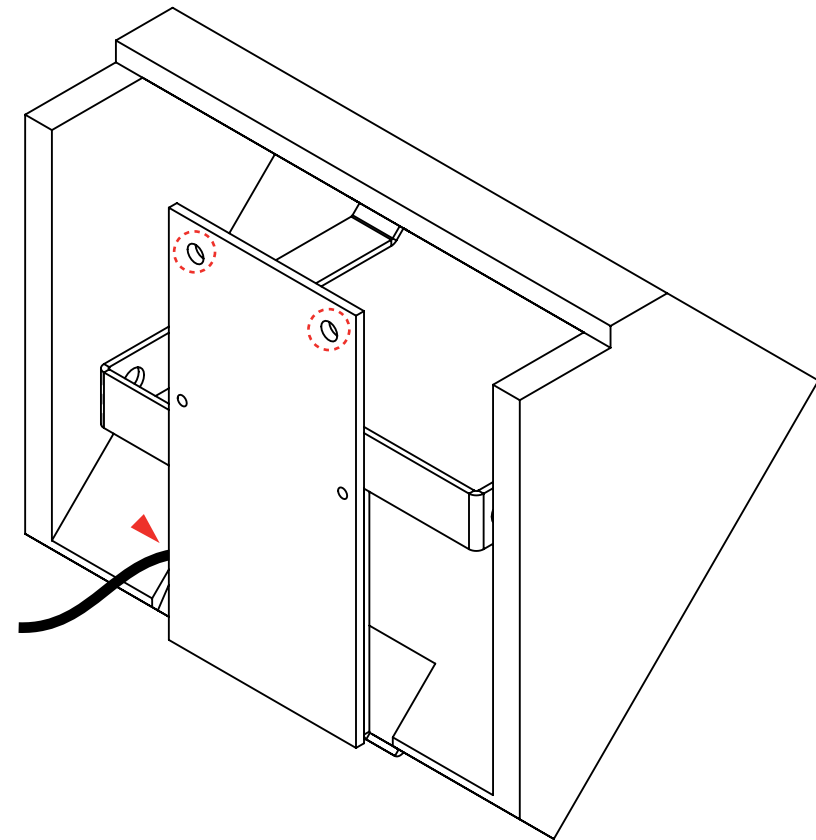

Notes : hues and veining may vary.

Applique simple " bloc Auvent " 145

Simple " Sloping block " 145 wall lamp

SBA 108

Informations techniques / Technical informations :

- Trous de fixation / Mounting holes
 - ▲ Passage de câble / Cable passage
- Cotations en mm / Dimensions in mm

Applique simple " bloc Auvent " 185

Simple " Sloping block " 185 wall lamp

SBA 112

Informations techniques / Technical informations :

- ⊙ Trous de fixation / Mounting holes
 - ▲ Passage de câble / Cable passage
- Cotations en mm / Dimensions in mm

Applique simple " bloc Auvent " 230

Simple " Sloping block " 230 wall lamp

SBA 115

Informations techniques / Technical informations :

- Trous de fixation / Mounting holes
 - ▲ Passage de câble / Cable passage
- Cotations en mm / Dimensions in mm