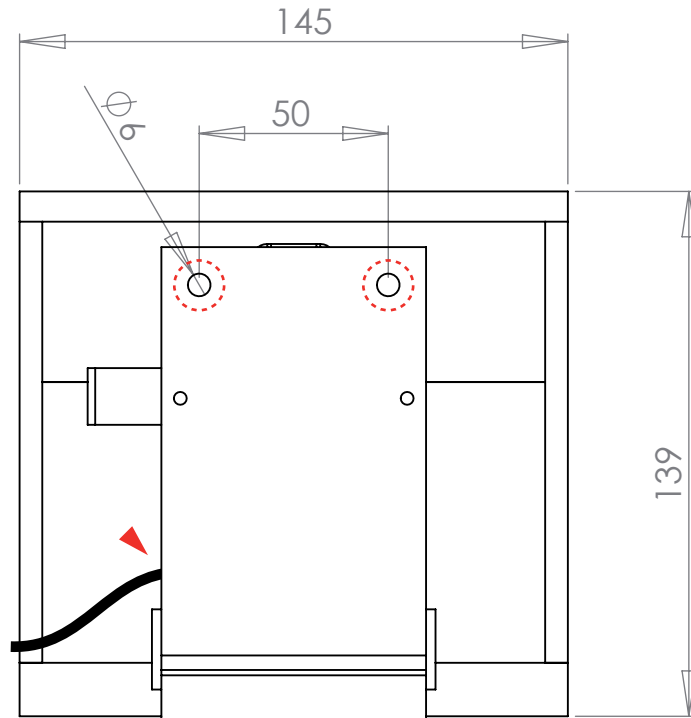

Informations techniques / *Technical informations :*

TBA 110

" bloc Auvent " 145 mm / " Sloping block " 5,7 in
L.14,5 x P.10 x H.40 cm
W.5,7 x D.3,9 x H.15,7 in

TBA 114 (metal) / TBA 114B (inox poli/polished stainless)

" bloc Auvent " 185 mm / " Sloping block " 7,3 in
L.18,5 x P.11 x H.49 cm
W.7,3 x D.4,3 x H.19,3 in

TBA 115

" bloc Auvent " 230 mm / " Sloping block " 9,1 in
L.23 x P.14 x H.69 cm
W.9,1 x D.5,5 x H.27,2 in

Notes : hues and veining may vary.

Applique simple " bloc Auvent " 145

Simple " Sloping block " 145 wall lamp

SBA 108

Informations techniques / Technical informations :

- Trous de fixation / Mounting holes
 - ▲ Passage de câble / Cable passage
- Cotations en mm / Dimensions in mm

Applique simple " bloc Auvent " 185

Simple " Sloping block " 185 wall lamp

SBA 112

Informations techniques / Technical informations :

- ⊙ Trous de fixation / Mounting holes
 - ▲ Passage de câble / Cable passage
- Cotations en mm / Dimensions in mm