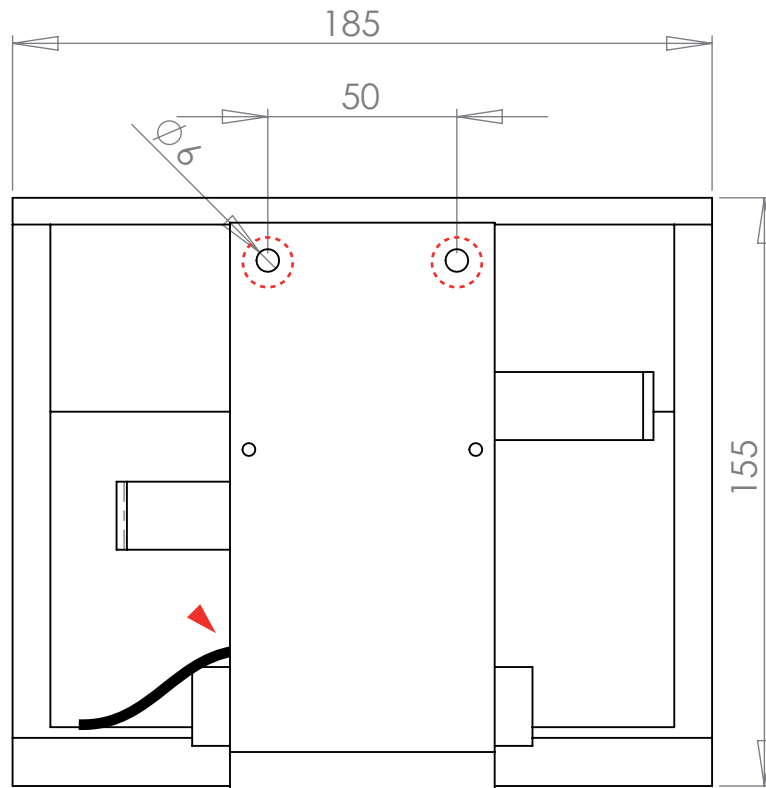

Informations techniques / *Technical informations :*

TBA 110

" bloc Auvent " 145 mm / " Sloping block " 5,7 in
L.14,5 x P.10 x H.40 cm
W.5,7 x D.3,9 x H.15,7 in

TBA 114 (metal) / TBA 114B (inox poli/polished stainless)

" bloc Auvent " 185 mm / " Sloping block " 7,3 in
L.18,5 x P.11 x H.49 cm
W.7,3 x D.4,3 x H.19,3 in

TBA 115

" bloc Auvent " 230 mm / " Sloping block " 9,1 in
L.23 x P.14 x H.69 cm
W.9,1 x D.5,5 x H.27,2 in

Notes : hues and veining may vary.

Applique simple " bloc Auvent " 145

Simple " Sloping block " 145 wall lamp

SBA 108

Informations techniques / Technical informations :

- Trous de fixation / Mounting holes
 - ▲ Passage de câble / Cable passage
- Cotations en mm / Dimensions in mm

Applique simple " bloc Auvent " 185

Simple " Sloping block " 185 wall lamp

SBA 112

Informations techniques / Technical informations :

- ⊙ Trous de fixation / Mounting holes
 - ▲ Passage de câble / Cable passage
- Cotations en mm / Dimensions in mm