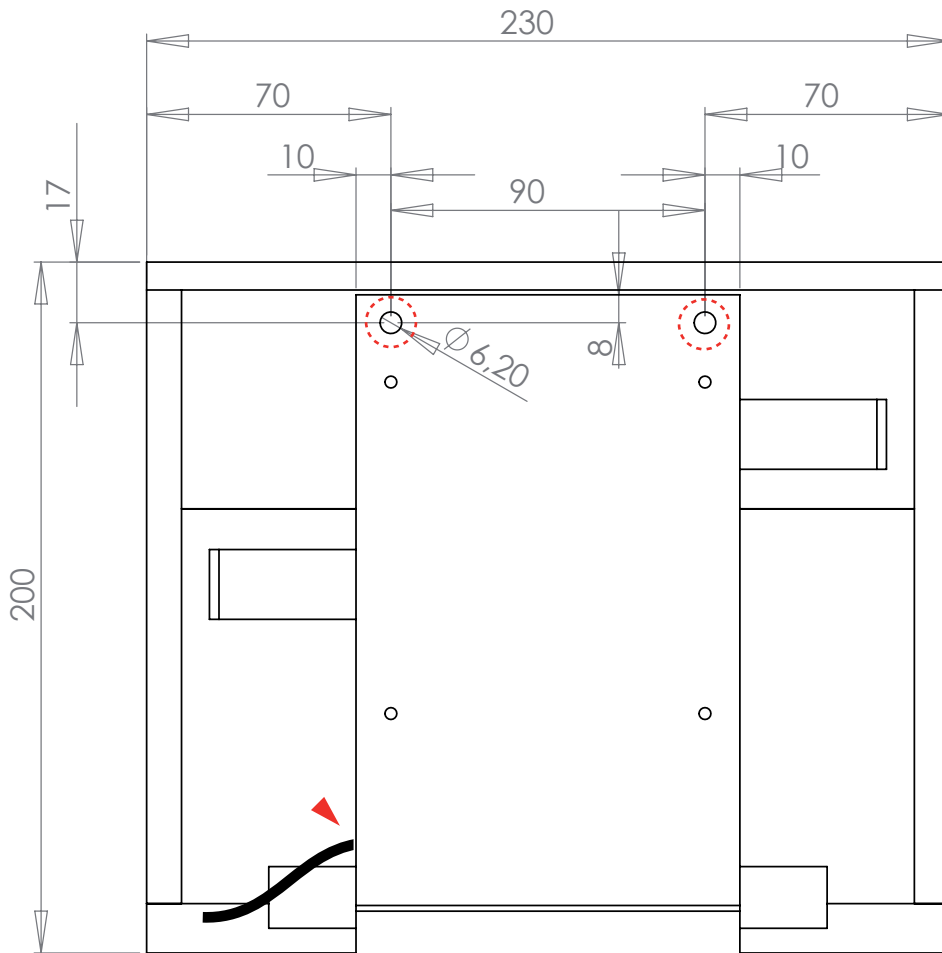

" bloc Auvent " 185 mm / " Sloping block " 7,3 in
L.18,5 x P.11 x H.49 cm
W.7,3 x D.4,3 x H.19,3 in

TBA 115

" bloc Auvent " 230 mm / " Sloping block " 9,1 in
L.23 x P.14 x H.69 cm
W.9,1 x D.5,5 x H.27,2 in

Notes : hues and veining may vary.

Applique simple " bloc Auvent " 145

Simple " Sloping block " 145 wall lamp

SBA 108

Informations techniques / Technical informations :

- Trous de fixation / Mounting holes
 - ▲ Passage de câble / Cable passage
- Cotations en mm / Dimensions in mm

Applique simple " bloc Auvent " 185

Simple " Sloping block " 185 wall lamp

SBA 112

Informations techniques / Technical informations :

- ⊙ Trous de fixation / Mounting holes
 - ▲ Passage de câble / Cable passage
- Cotations en mm / Dimensions in mm

Applique simple " bloc Auvent " 230

Simple " Sloping block " 230 wall lamp

SBA 115

Informations techniques / Technical informations :

- Trous de fixation / Mounting holes
 - ▲ Passage de câble / Cable passage
- Cotations en mm / Dimensions in mm