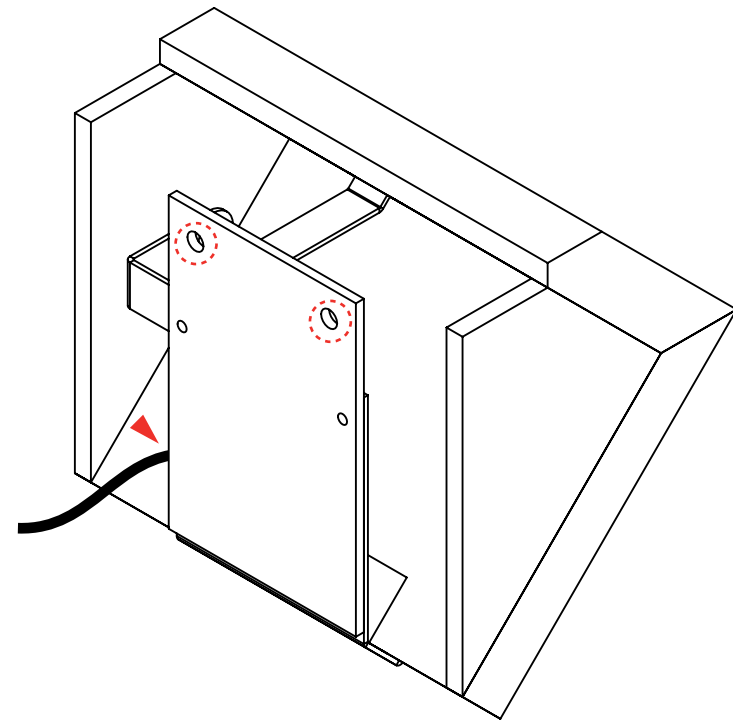

Notes : hues and veining may vary.

Applique simple " bloc Auvent " 145

Simple " Sloping block " 145 wall lamp

SBA 108

Informations techniques / Technical informations :

- Trous de fixation / Mounting holes
 - ▲ Passage de câble / Cable passage
- Cotations en mm / Dimensions in mm

Applique simple " bloc Auvent " 185

Simple " Sloping block " 185 wall lamp

SBA 112

Informations techniques / Technical informations :

- ⊙ Trous de fixation / Mounting holes
 - ▲ Passage de câble / Cable passage
- Cotations en mm / Dimensions in mm

Applique simple " bloc Auvent " 230

Simple " Sloping block " 230 wall lamp

SBA 115

Informations techniques / Technical informations :

- Trous de fixation / Mounting holes
 - ▲ Passage de câble / Cable passage
- Cotations en mm / Dimensions in mm