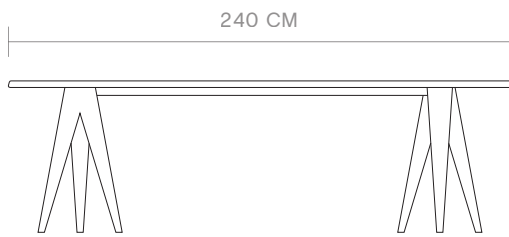

**Phantom
Hands**

X+L 06 Trestle Table
Technical Specification Sheet

+91 77603 29900
info@phantomhands.in
phantomhands.in

**Phantom
Hands**

X+L 06 Trestle Table
Technical Specification Sheet

+91 77603 29900
info@phantomhands.in
phantomhands.in