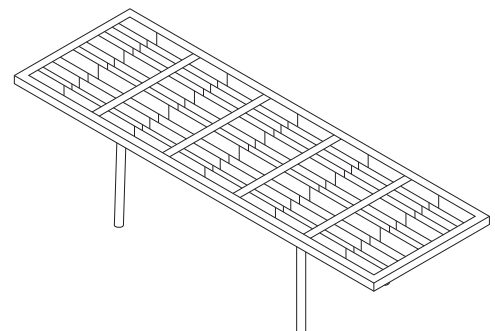

Nandi Dining Table - 8 Seater
Technical Specification Sheet

+91 77603 29900
info@phantomhands.in
phantomhands.in

Phantom Hands

Nandi Dining Table - 6 Seater
Technical Specification Sheet

+91 77603 29900
info@phantomhands.in
phantomhands.in