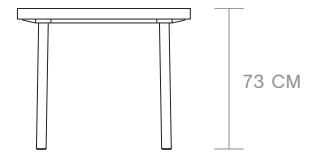

Nandi Dining Table - 8 Seater
Technical Specification Sheet

+91 77603 29900
info@phantomhands.in
phantomhands.in

Phantom Hands

Nandi Dining Table - 6 Seater
Technical Specification Sheet

+91 77603 29900
info@phantomhands.in
phantomhands.in