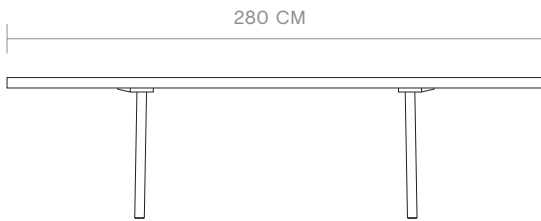

Nandi Dining Table - 8 Seater
Technical Specification Sheet

+91 77603 29900
info@phantomhands.in
phantomhands.in

Phantom Hands

Nandi Dining Table - 6 Seater
Technical Specification Sheet

+91 77603 29900
info@phantomhands.in
phantomhands.in