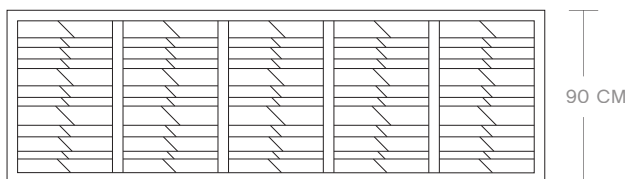

Nandi Dining Table - 8 Seater
Technical Specification Sheet

+91 77603 29900
info@phantomhands.in
phantomhands.in

Phantom Hands

Nandi Dining Table - 6 Seater
Technical Specification Sheet

+91 77603 29900
info@phantomhands.in
phantomhands.in